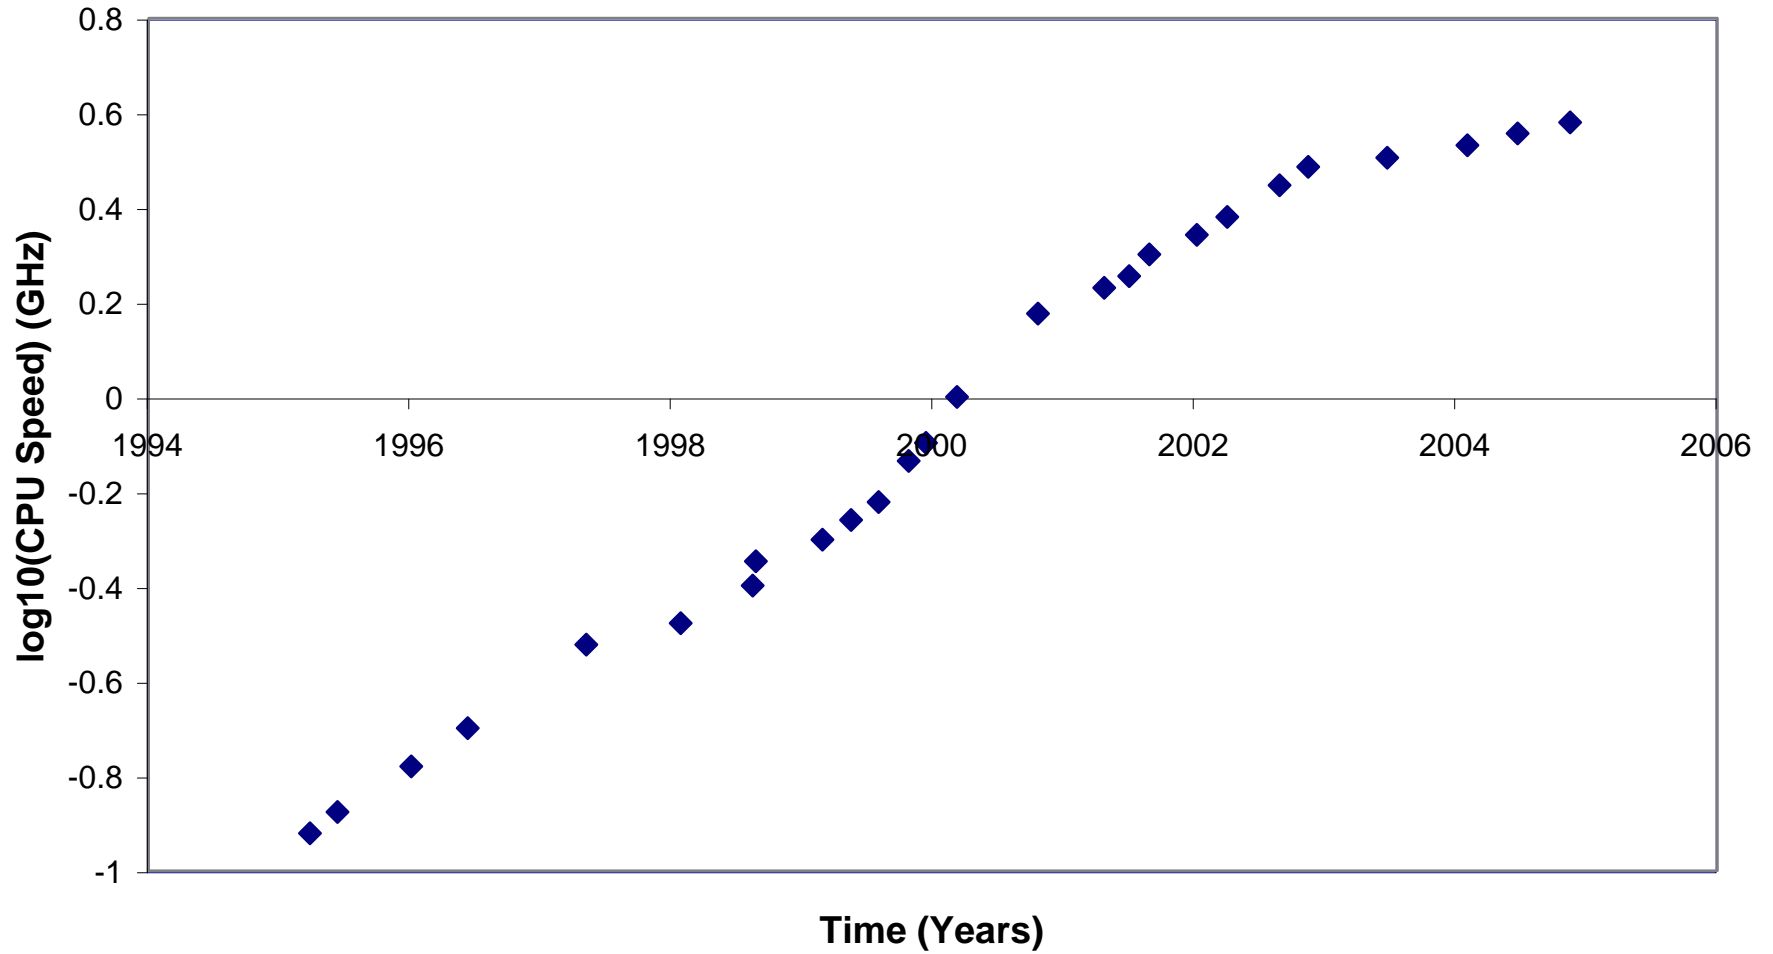

Maximum Intel CPU Speed (IA-32) vs Time

Connelly Barnes
Public domain, 2005-11-13

Year	Month	Day	Time (years)	Max IA-32 Speed (GHz)	log10(CPU Speed)
1994	3	7	1994.179329	0.1	-1
1995	3	27	1995.233402	0.12	-0.920818754
1995	6	12	1995.444216	0.133	-0.876148359
1996	1	4	1996.008214	0.166	-0.779891912
1996	6	10	1996.440794	0.2	-0.698970004
1997	5	7	1997.347023	0.3	-0.522878745
1998	1	26	1998.069815	0.333	-0.477555766
1998	8	15	1998.620123	0.4	-0.397940009
1998	8	24	1998.644764	0.45	-0.346787486
1999	2	26	1999.154004	0.5	-0.301029996
1999	5	17	1999.373032	0.55	-0.259637311
1999	8	2	1999.583847	0.6	-0.22184875
1999	10	25	1999.813826	0.733	-0.134896025
1999	12	12	1999.945243	0.8	-0.096910013
2000	3	8	2000.183436	1	0
2000	10	20	2000.80219	1.5	0.176091259
2001	4	23	2001.308693	1.7	0.230448921
2001	7	2	2001.500342	1.8	0.255272505
2001	8	27	2001.653662	2	0.301029996
2002	1	7	2002.017796	2.2	0.342422681
2002	4	2	2002.250513	2.4	0.380211242
2002	8	26	2002.65024	2.8	0.447158031
2002	11	14	2002.869268	3.06	0.485721426
2003	6	23	2003.474333	3.2	0.505149978
2004	2	2	2004.087611	3.4	0.531478917
2004	6	21	2004.47091	3.6	0.556302501
2004	11	15	2004.873374	3.8	0.579783597

Current max processor speed is:

2005	11	13	2005.867214	3.8	0.579783597