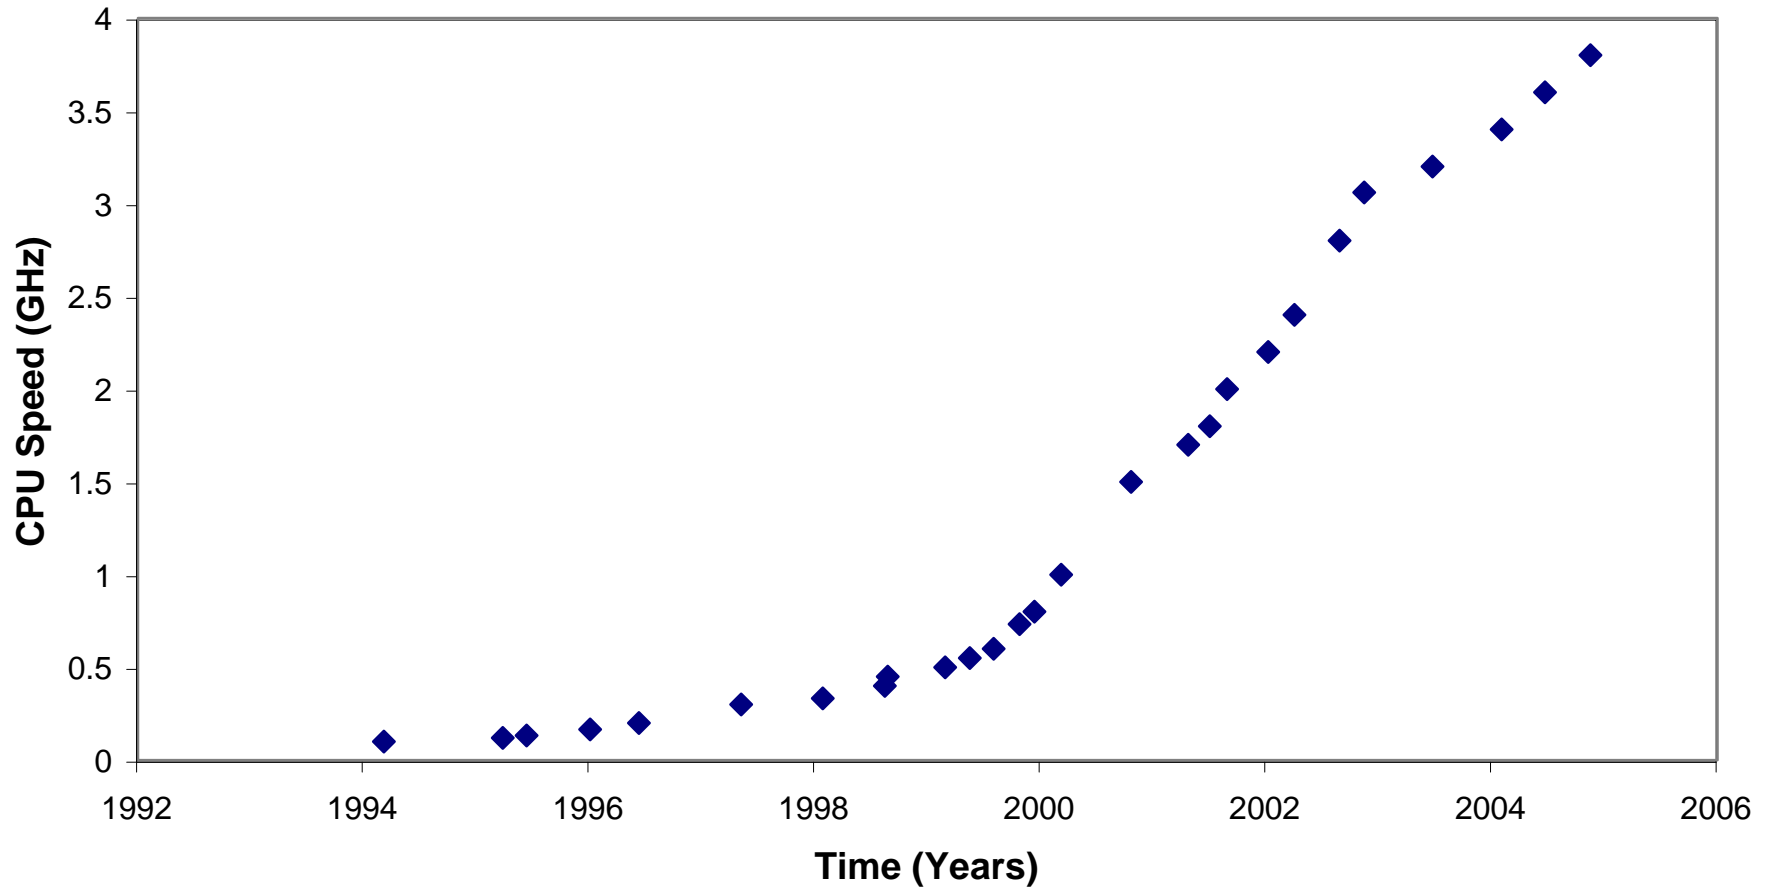

# Maximum Intel CPU Speed (IA-32) vs Time

Connelly Barnes  
Public domain, 2005-11-13

Each data point represents an Intel IA-32 CPU release which is faster than all previous IA-32 CPU speeds.  
Data are from sandpile.org, originally gathered and plotted by wlaote, then updated and checked by myself.  
The last data point (P4 570J) is not from sandpile.org; various sources claim its release date to be 2005-11-15 to 2005-11-20.